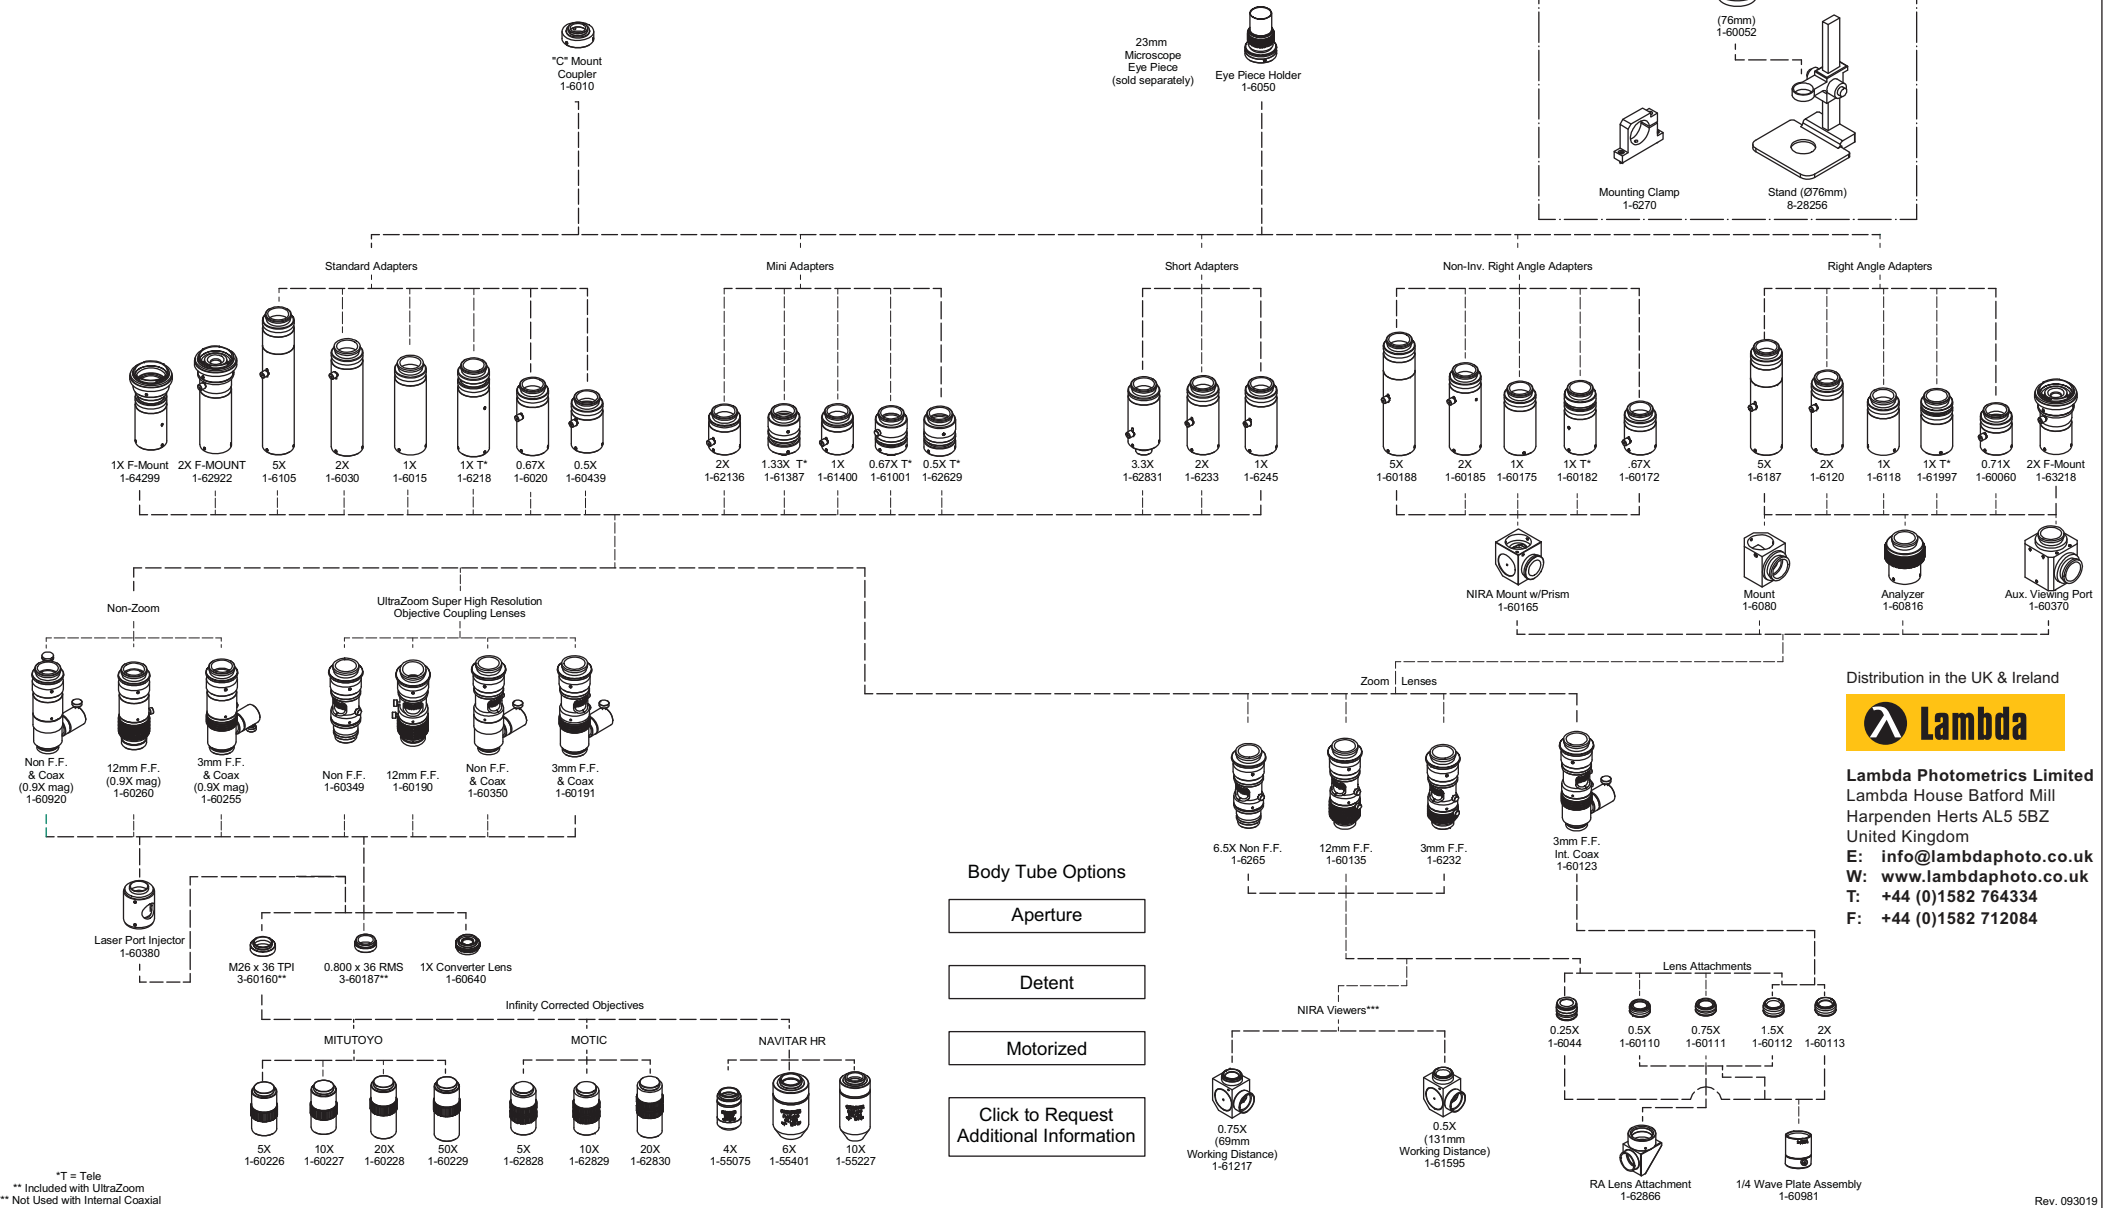

Zoom 6000 System Diagram

Distribution in the UK & Ireland

Lambda Photometrics Limited
Lambda House Batford Mill
Harpenden Herts AL5 5BZ
United Kingdom
E: info@lambdaphoto.co.uk
W: www.lambdaphoto.co.uk
T: +44 (0)1582 764334
F: +44 (0)1582 712084