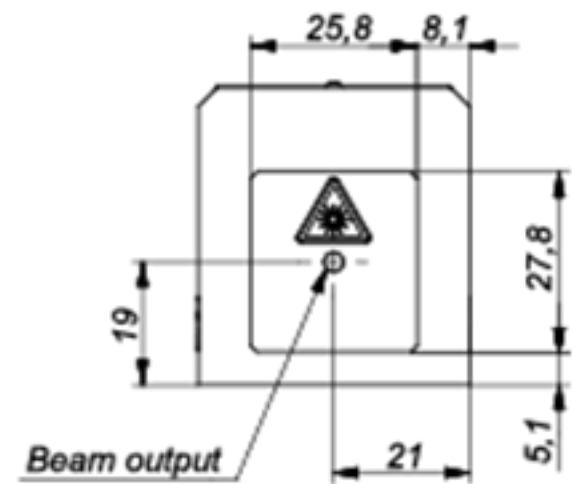

A

A

Distribution in the UK & Ireland

Lambda Photometrics Limited
 Lambda House Batford Mill
 Harpenden Herts AL5 5BZ
 United Kingdom
 E: info@lambdaphoto.co.uk
 W: www.lambdaphoto.co.uk
 T: +44 (0)1582 764334
 F: +44 (0)1582 712084