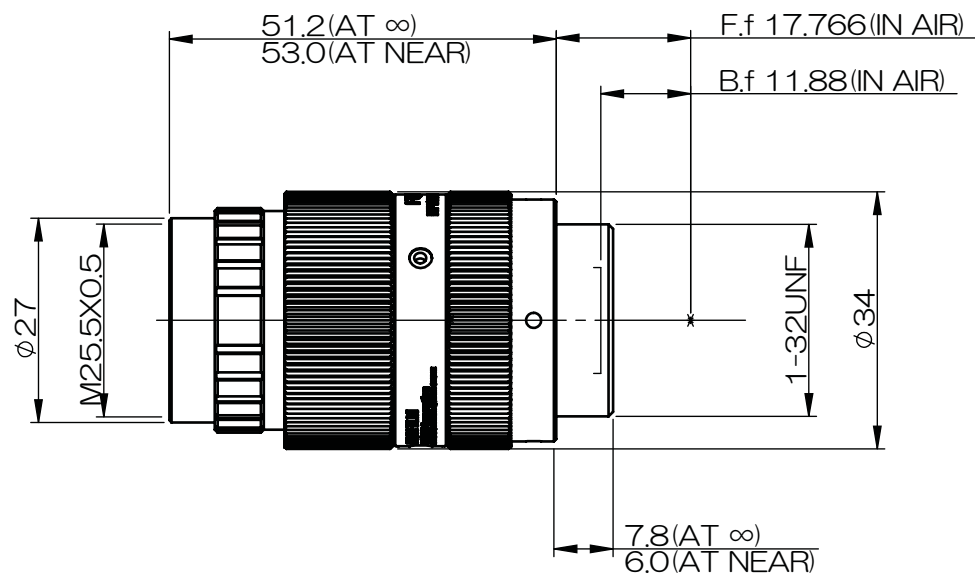

F: +44 (0)1582 712084

HF12XA-1F

レンズ本体：外観図
Outline drawing
HF12XA-1F

Lambda Photometrics Limited

Lambda House Batford Mill

Harpenden Herts AL5 5BZ

United Kingdom

E: info@lambdaphoto.co.uk