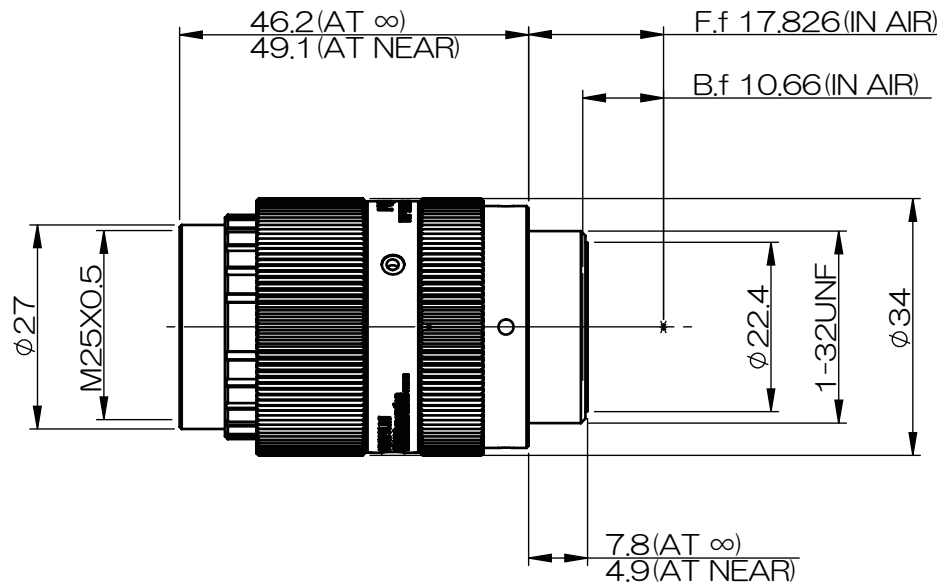

Lambda Photometrics Limited

Lambda House Batford Mill

Harpenden Herts AL5 5BZ

United Kingdom

E: info@lambdaphoto.co.uk

W: www.lambdaphoto.co.uk

T: +44 (0)1582 764334

F: +44 (0)1582 712084

HF16XA-1F