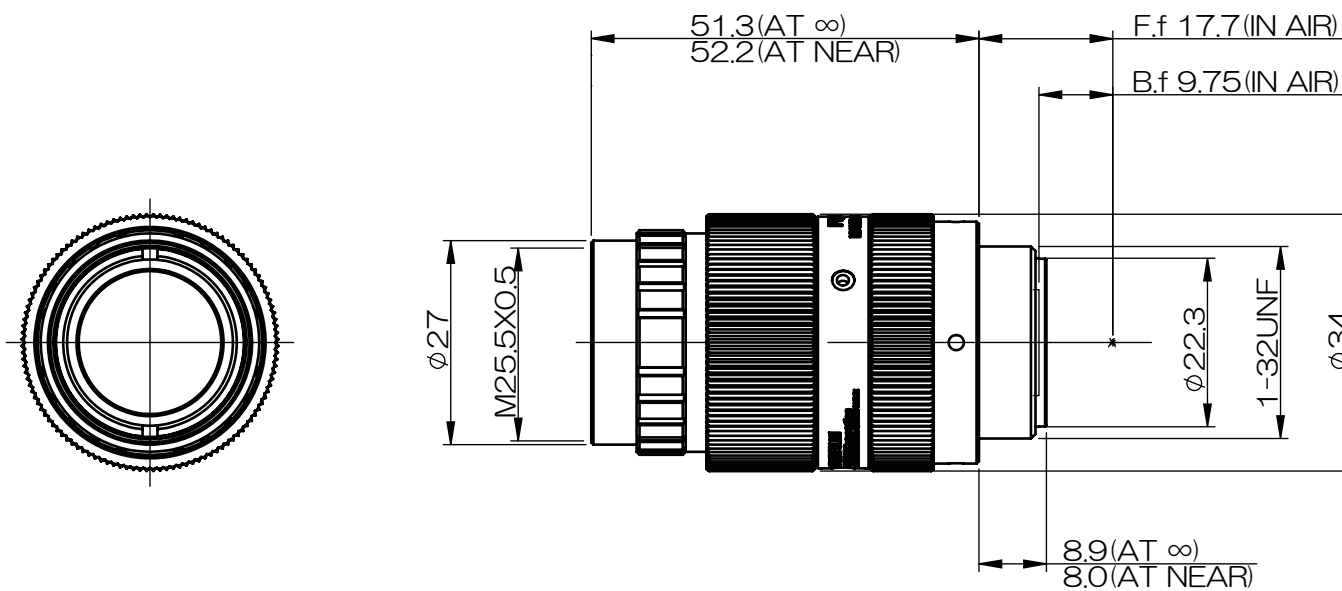

Lambda Photometrics Limited

Lambda House Batford Mill

Harpden Herts AL5 5BZ

United Kingdom

E: info@lambdaphoto.co.uk

W: www.lambdaphoto.co.uk

T: +44 (0)1582 764334

F: +44 (0)1582 712084

HF8XA-1F

レンズ本体：外観図
Outline drawing
HF8XA-1F